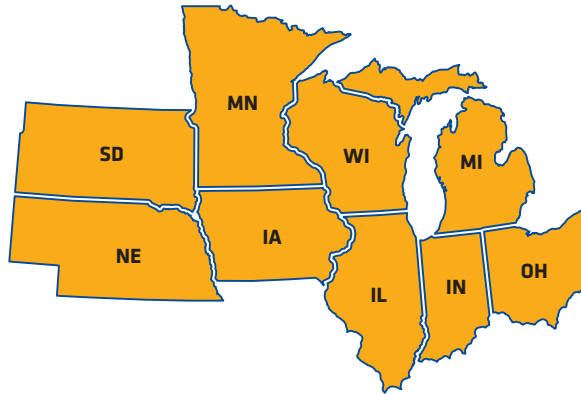

B.A.S.S. Nation Regional Map

WESTERN

Japan
Australia

NORTHERN

Portugal
Ontario
Italy

NORTHEASTERN

Spain

CENTRAL

Mexico
Zimbabwe
Namibia

SOUTHEASTERN

South Africa
France

PVA (Paralyzed Veterans of America) will be placed in their respective regions where they reside.

Defending Champions (boater and non-boater) will be placed in their respective regions that they qualified through.