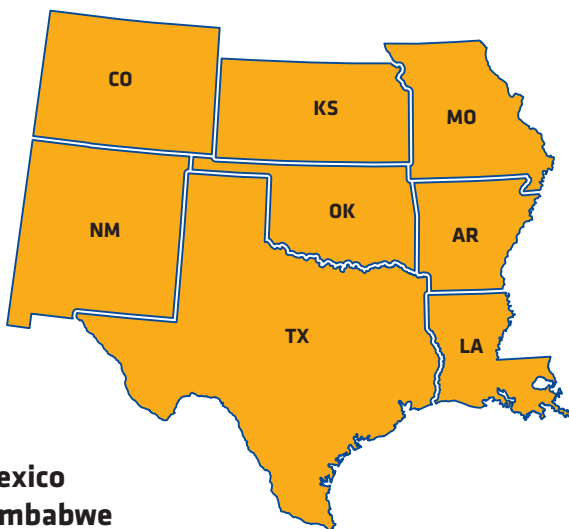

B.A.S.S. Nation Regional Map

WESTERN

Japan
Australia

NORTHERN

Portugal
Ontario
Italy

NORTHEASTERN

Spain

CENTRAL

Mexico
Zimbabwe
Namibia

SOUTHEASTERN

South Africa
France

PVA (Paralyzed Veterans of America) will be placed in their respective regions where they reside.

Defending Champions (boater and non-boater) will be placed in their respective regions that they qualified through.